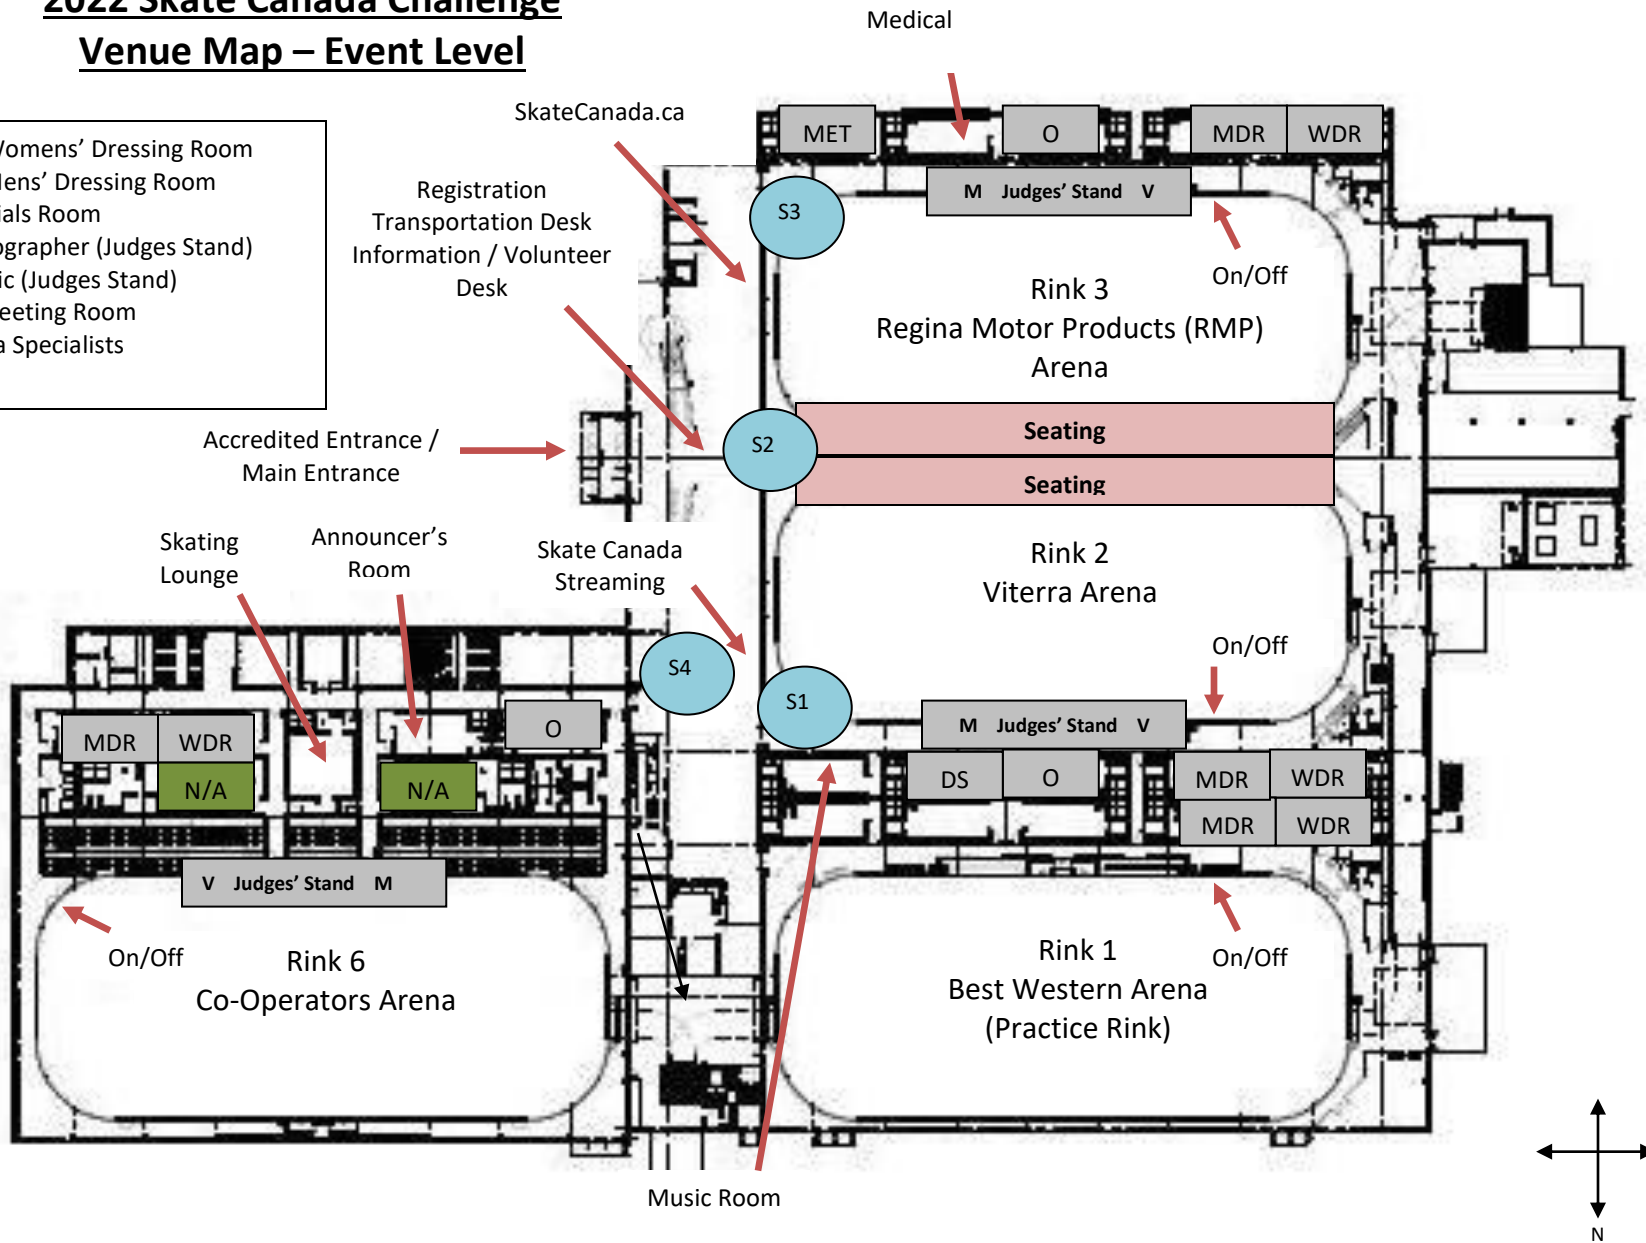

## Venue Map – Event Level

- WDR: Womens' Dressing Room
- MDR: Mens' Dressing Room
- O: Officials Room
- V: Videographer (Judges Stand)
- M: Music (Judges Stand)
- MET: Meeting Room
- DS: Data Specialists