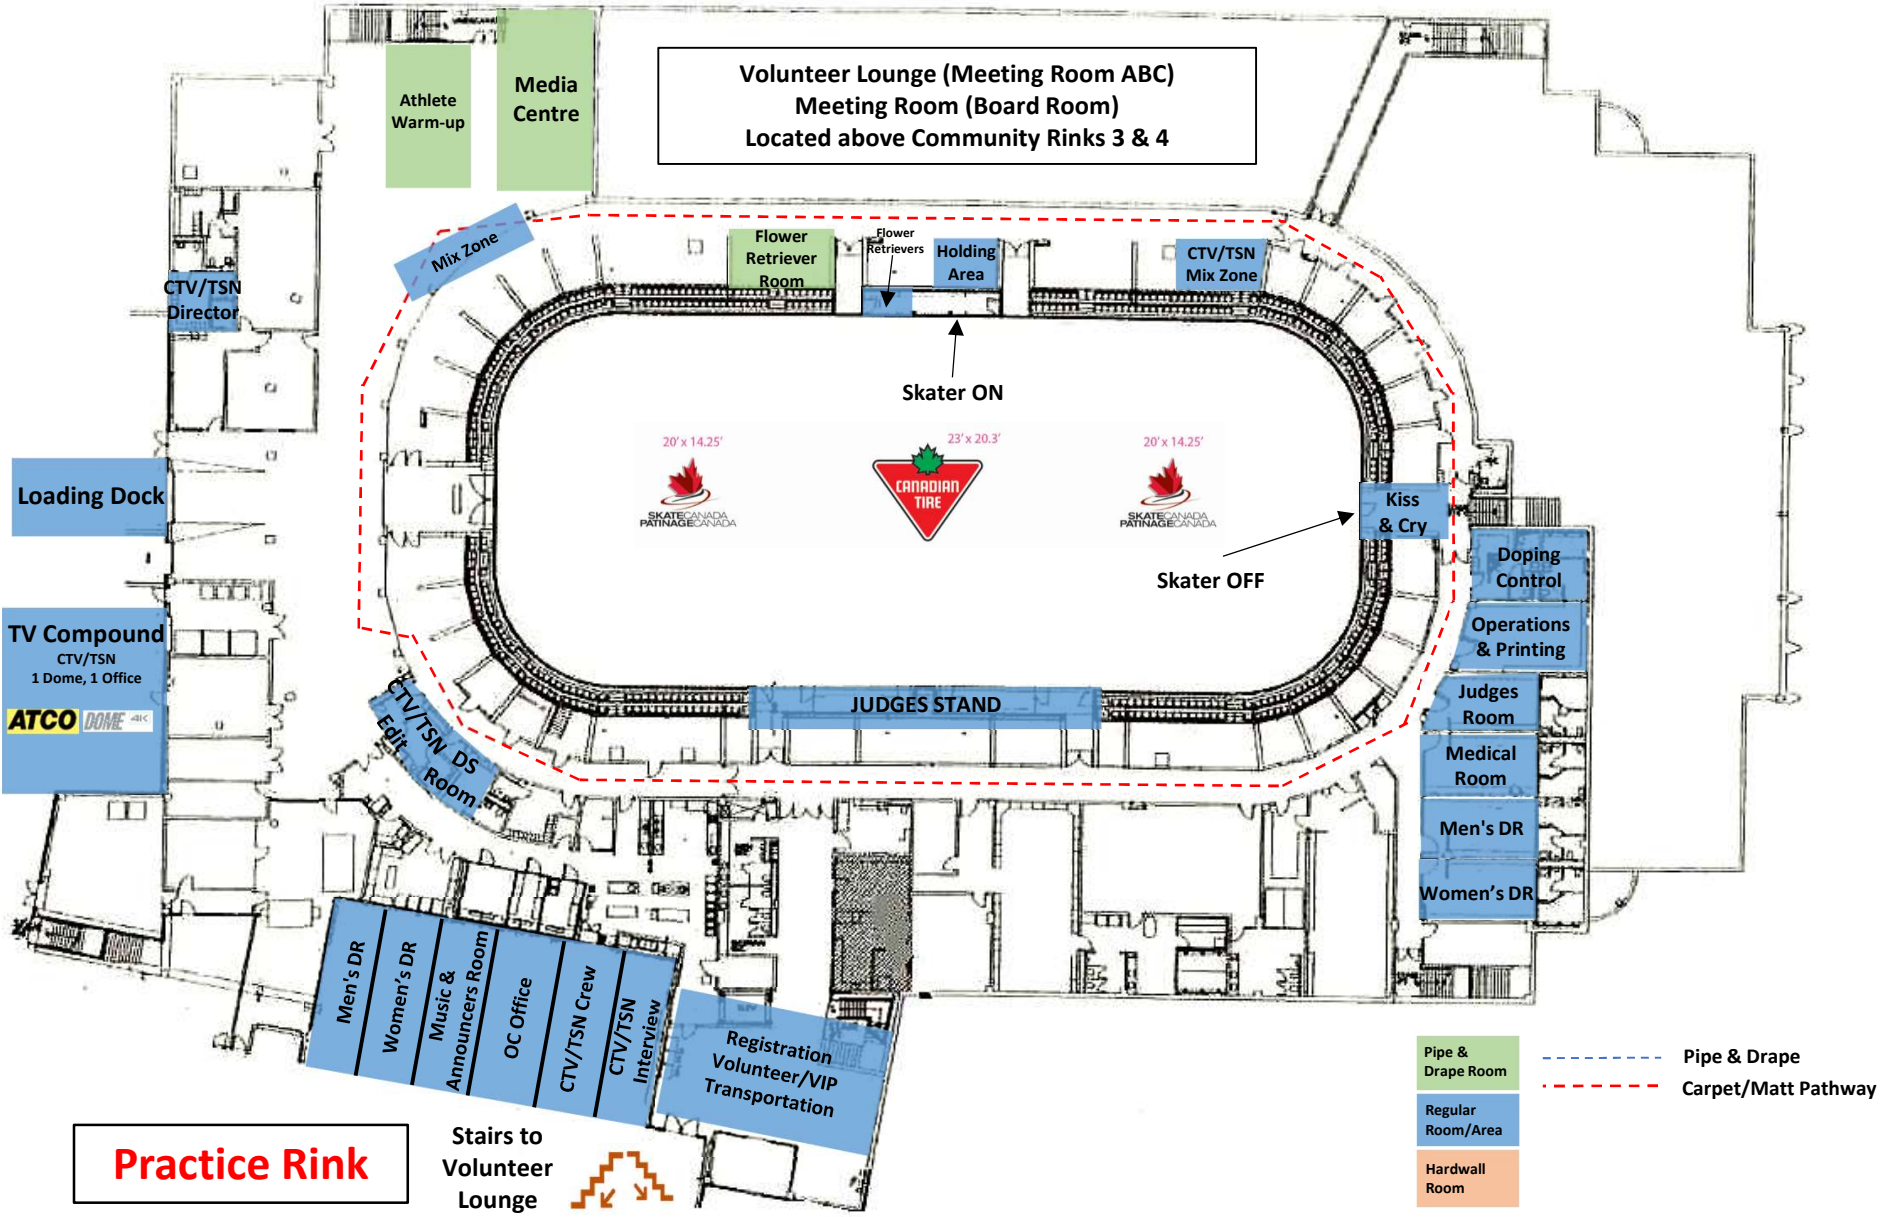

# VENUE MAP – Event Level

**Practice Rink**

Stairs to Volunteer Lounge

- Pipe & Drape Room
- Regular Room/Area
- Hardwall Room
- Pipe & Drape
- Carpet/Matt Pathway