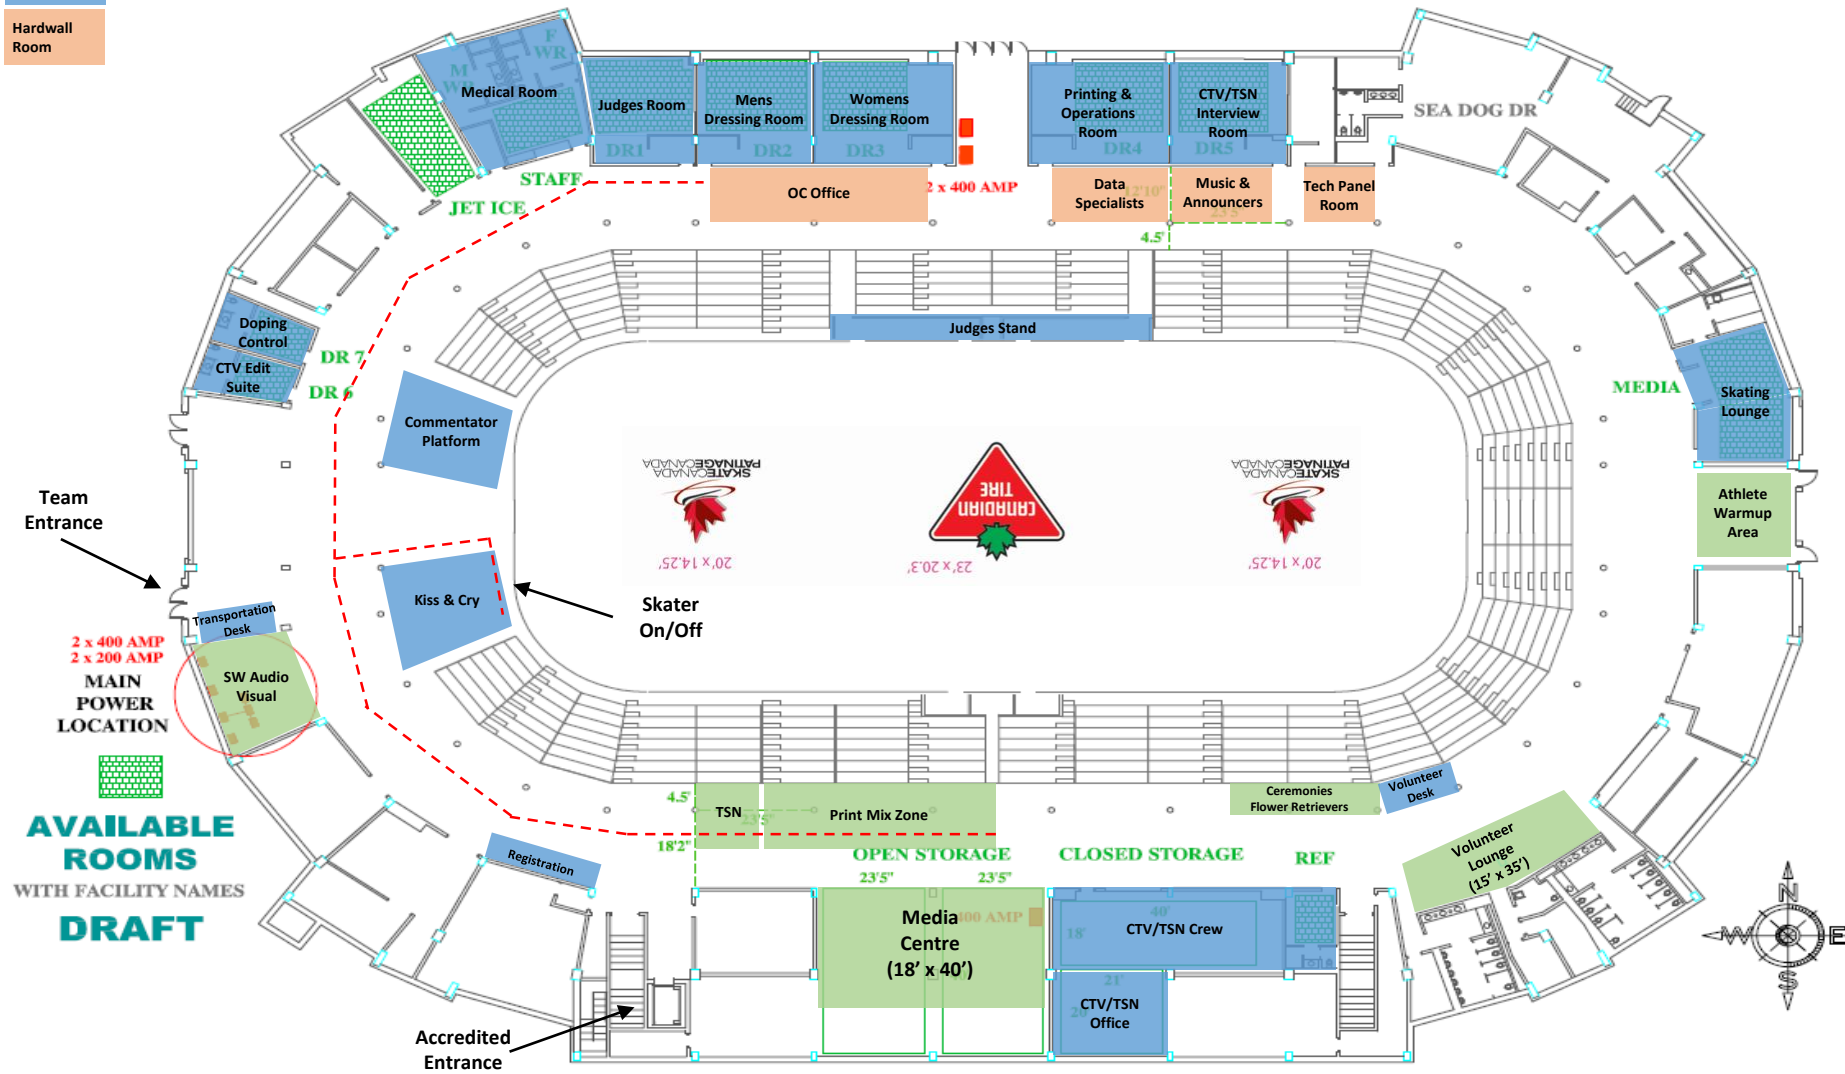

# VENUE MAP – Venue Level

**Pipe & Drape Room**

**Regular Room/Area**

**Hardwall Room**

- Pipe & Drape
- - - Carpet/Matt Pathway

**AVAILABLE ROOMS WITH FACILITY NAMES DRAFT**

# VENUE MAP – Concourse Level

- Pipe & Drape Room
  - Regular Room/Area
  - Hardwall Room
- - - - - Pipe & Drape  
- - - - - Carpet/Matt Pathway